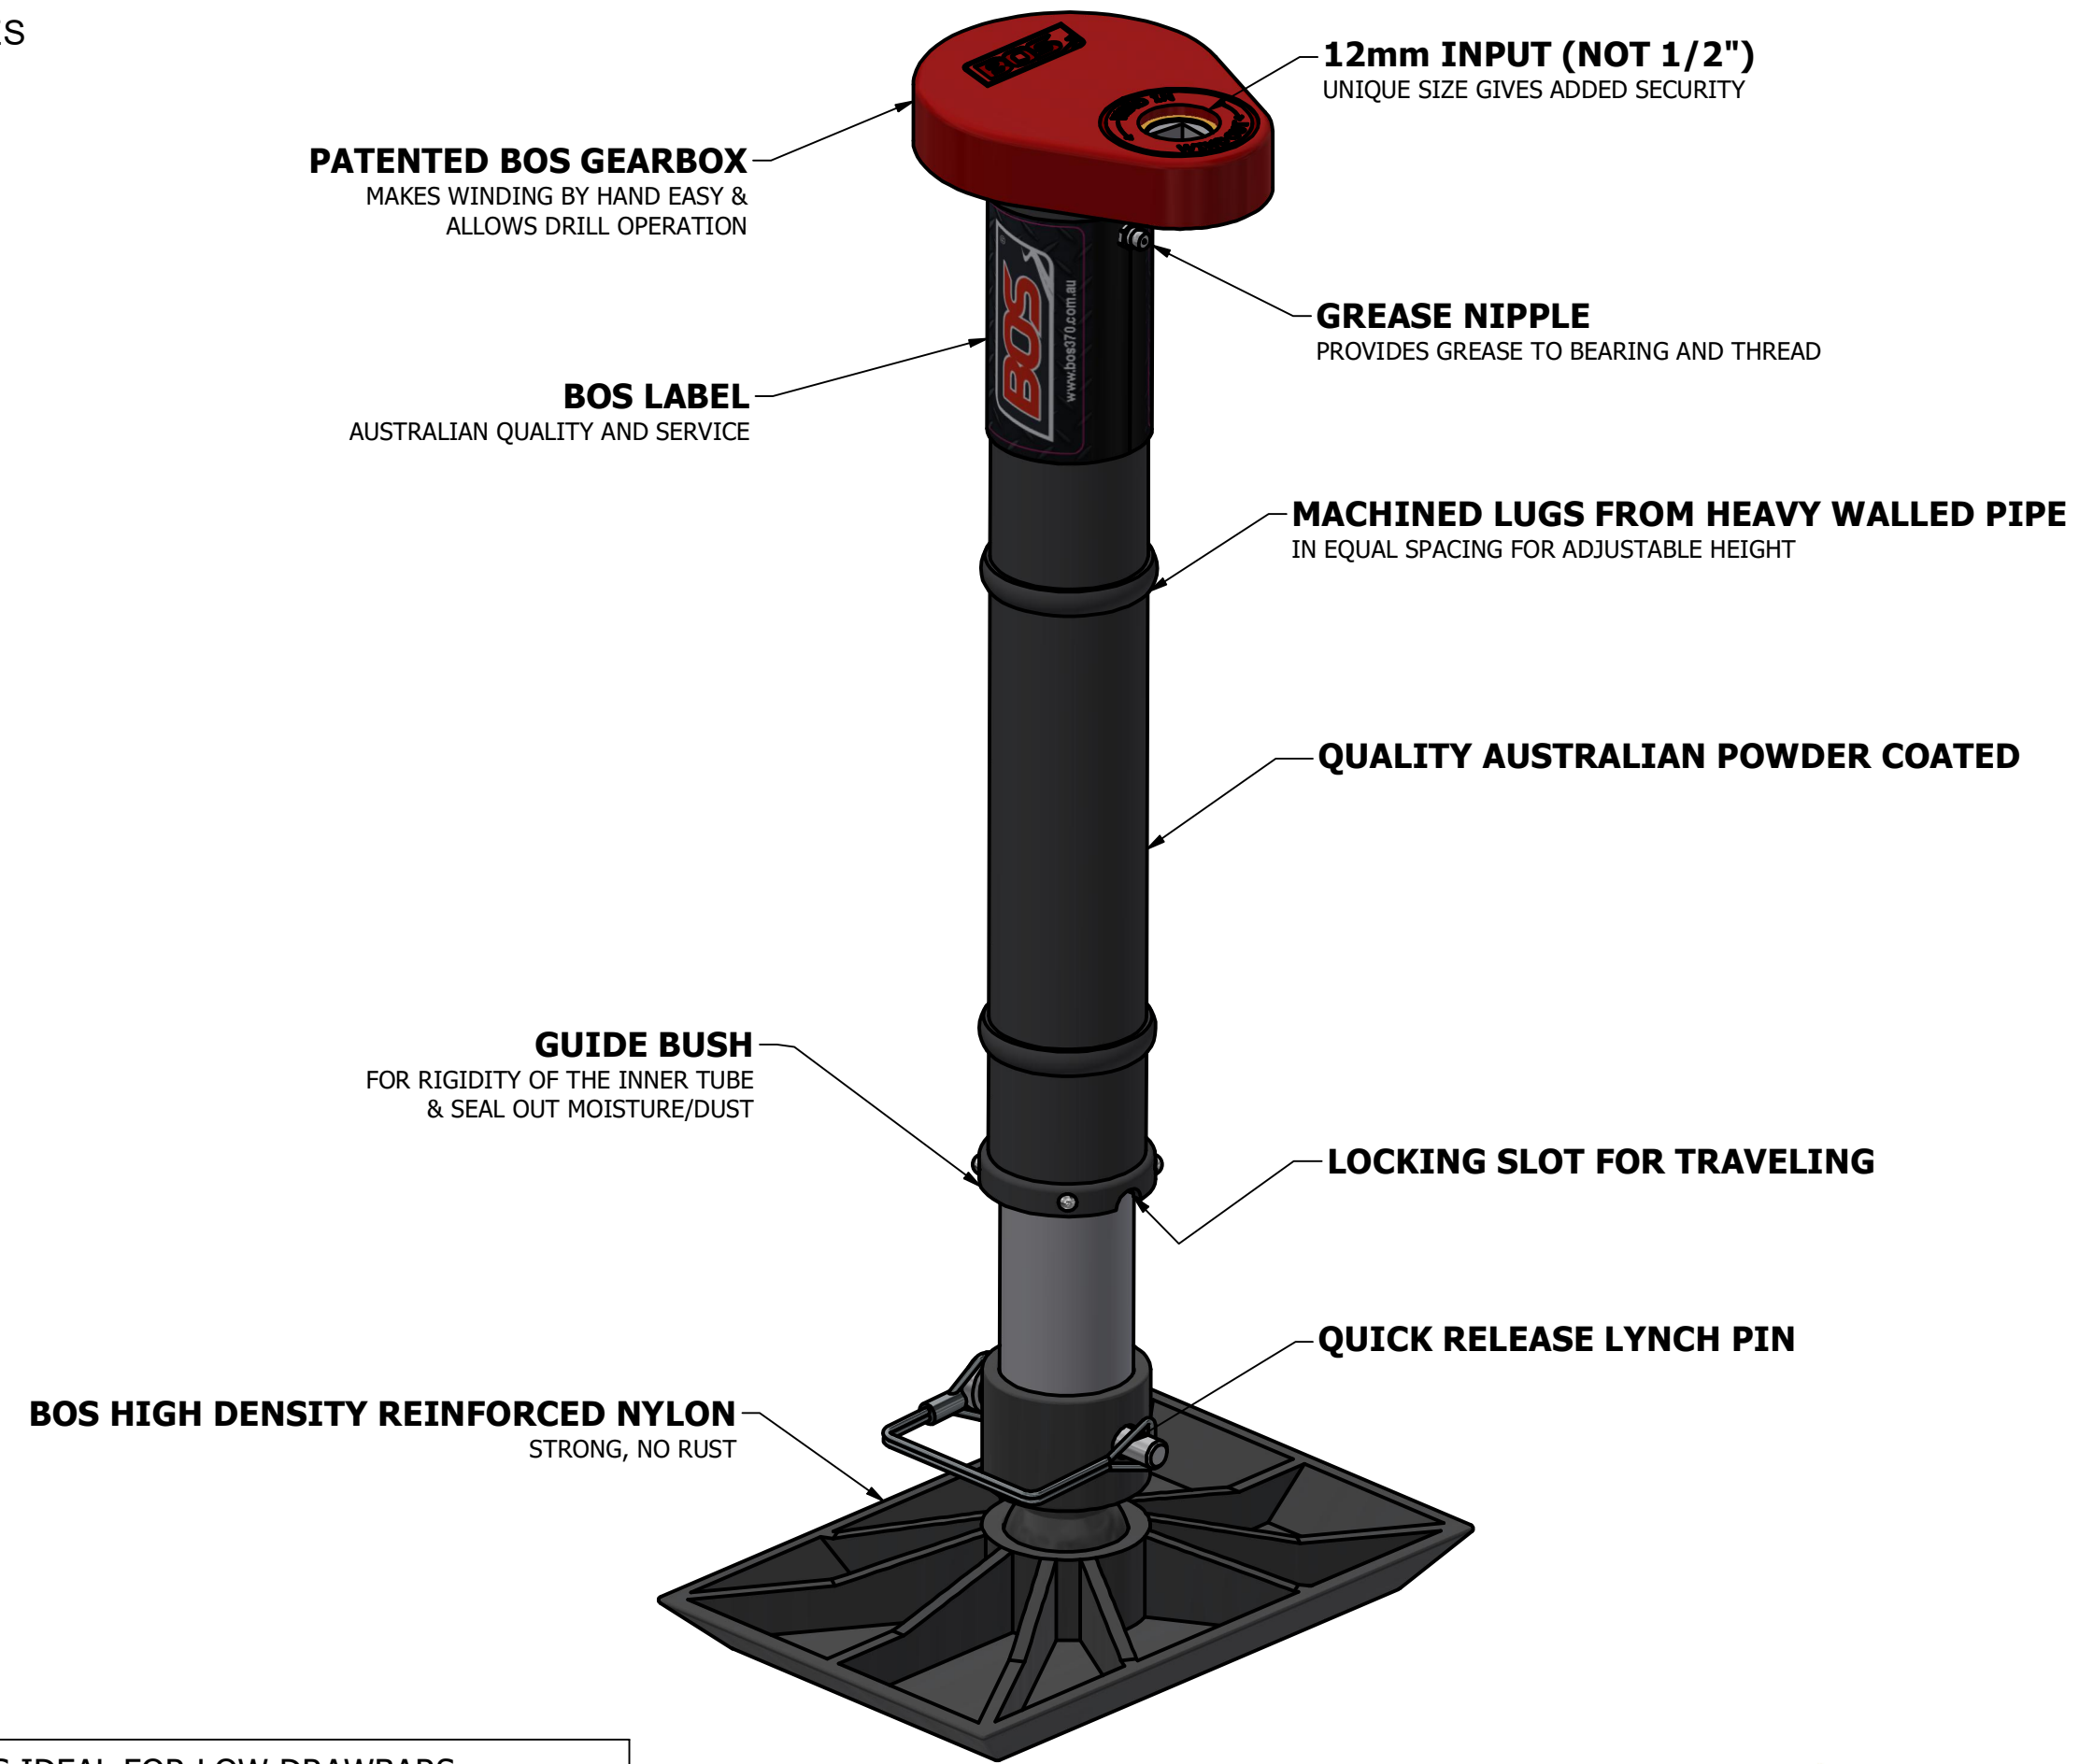

372-003 JOCKEY STANDARD 2 RIB

SPECIFICATIONS - KEY FEATURES

- THIS 2-RIB UNIT, 372-SERIES IS IDEAL FOR LOW DRAWBARS
- IDEAL FOR SINGLE CLAMPS
- IDEAL FOR SINGLE CLAMPS WITH 2 OR 3 SLOTS IN THEM
- IDEAL FOR DOUBLE CLAMPS GREATER THAN 80MM CENTRE -CENTRE
- ADDITIONAL EXTENSIONS AVAILABLE 120mm

Travel made easy