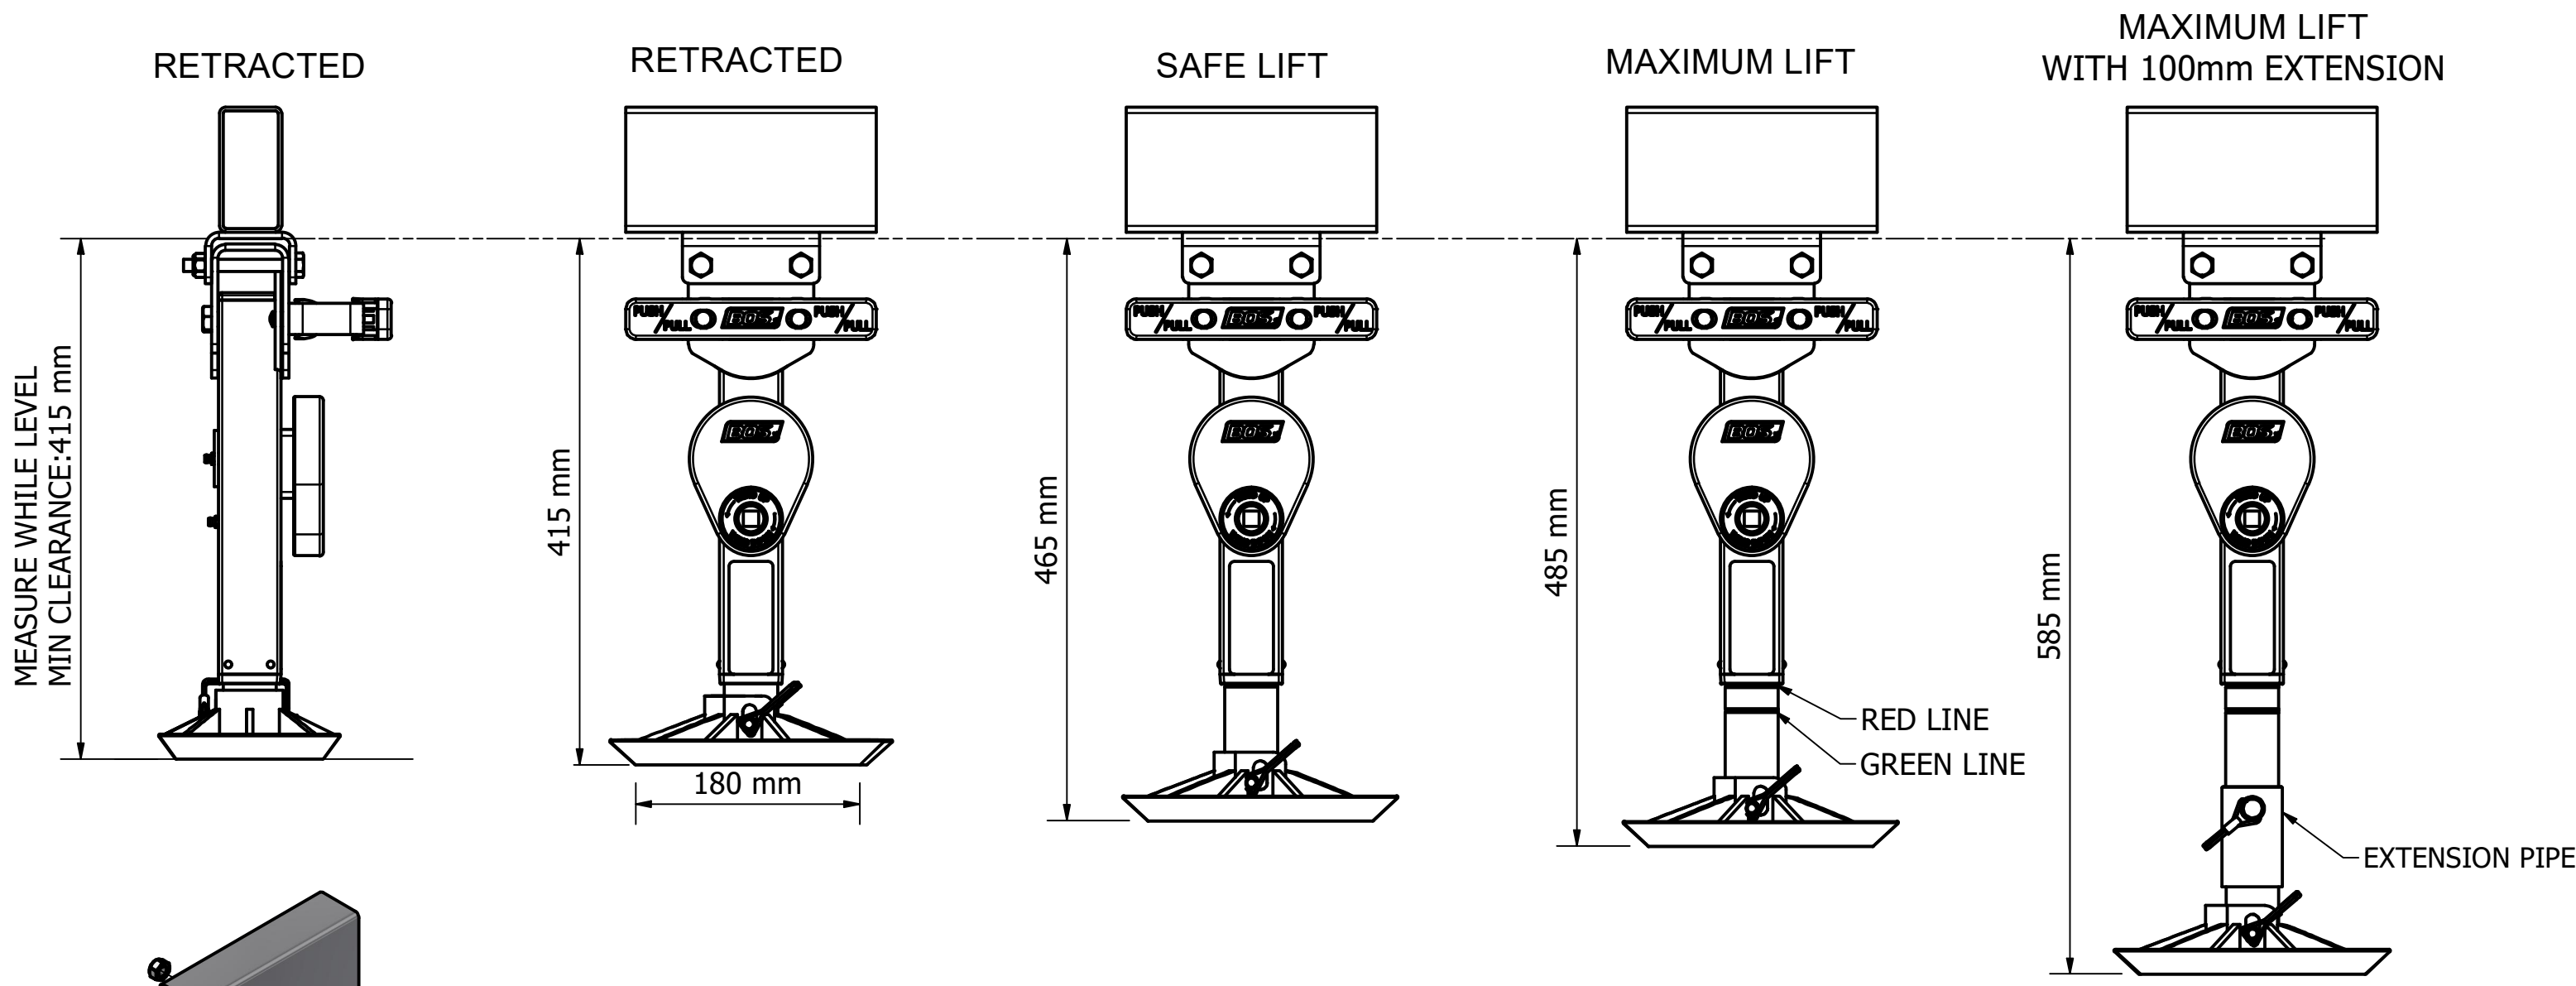

440-040 STABILISER LEG 400

MAXIMUM LIFT DETAILS-WELD ON U-BRACKET
DIMENSIONS WITH BASE PLATE

Travel made easy