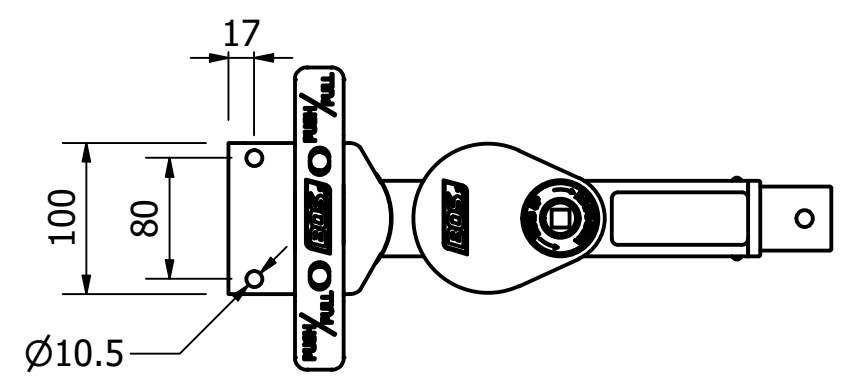

440-040 STABILISER LEG 400

MAXIMUM LIFT DETAILS-WELD ON U-BRACKET
DIMENSIONS WITH BASE PLATE

Travel made easy