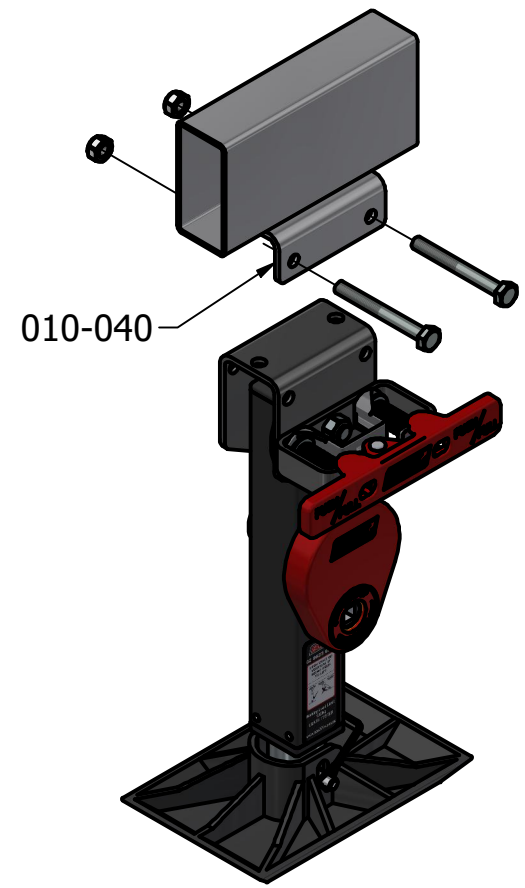

440-040 STABILISER LEG 400

MAXIMUM LIFT DETAILS-WELD ON U-BRACKET
DIMENSIONS WITH BASE PLATE

Travel made easy