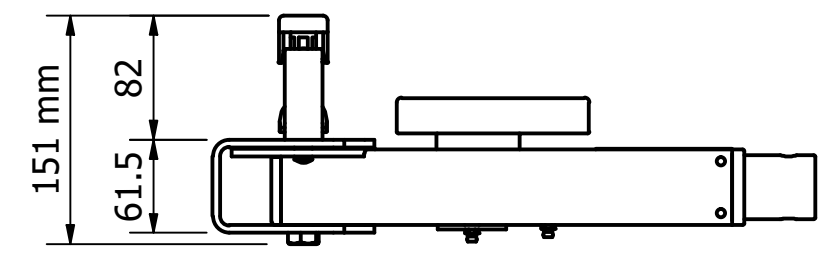

440-040 STABILISER LEG 400

MAXIMUM LIFT DETAILS-WELD ON U-BRACKET
DIMENSIONS WITH BASE PLATE

Travel made easy