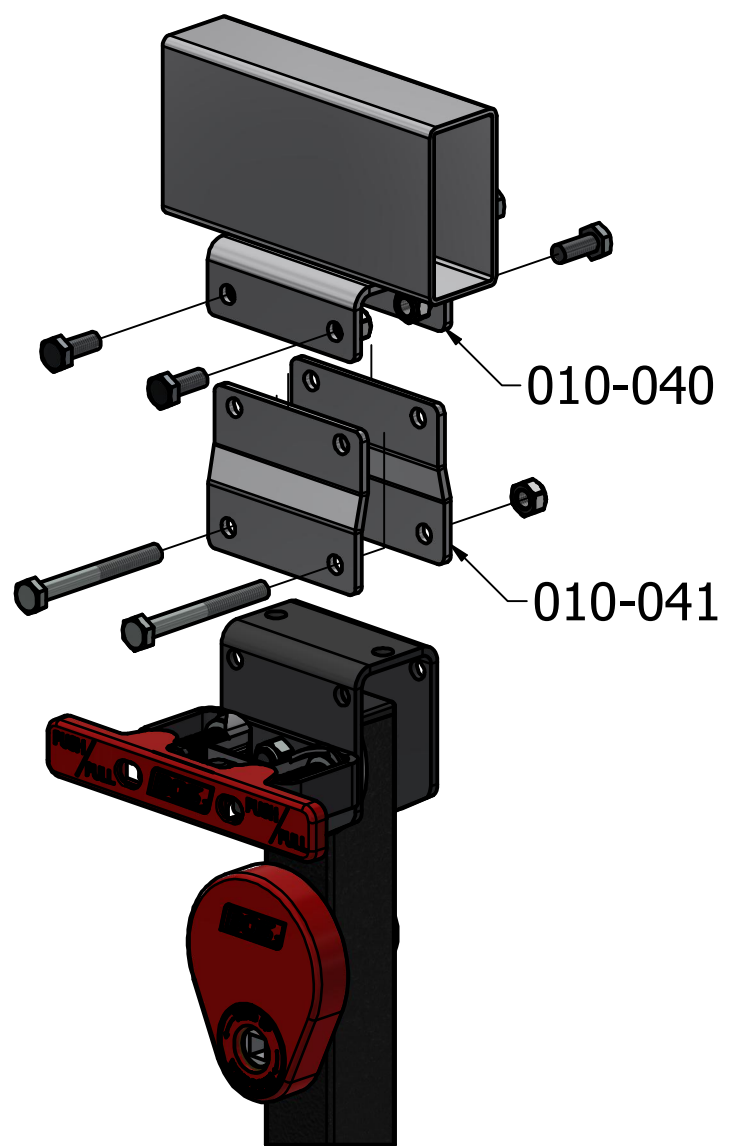

# 440-060 STABILISER LEG 600

WELD ON U-BRACKET EXTENSION

WELD ON U-BRACKET

WELD ON U-BRACKET WITH EXTENSION

Travel made easy