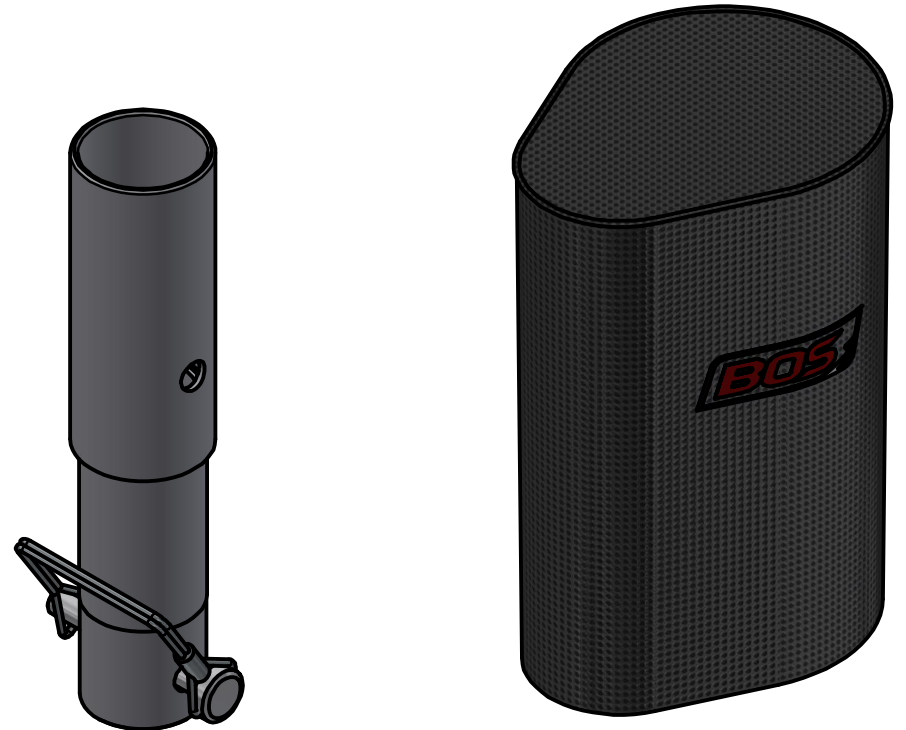

681-003  
BLACK OPS STANDARD GEARBOX - BASE PLATE  
WITH SWING AWAY

WHAT IS IN THE KIT

KIT GROSS WEIGHT : 15.1 kg

Travel made easy