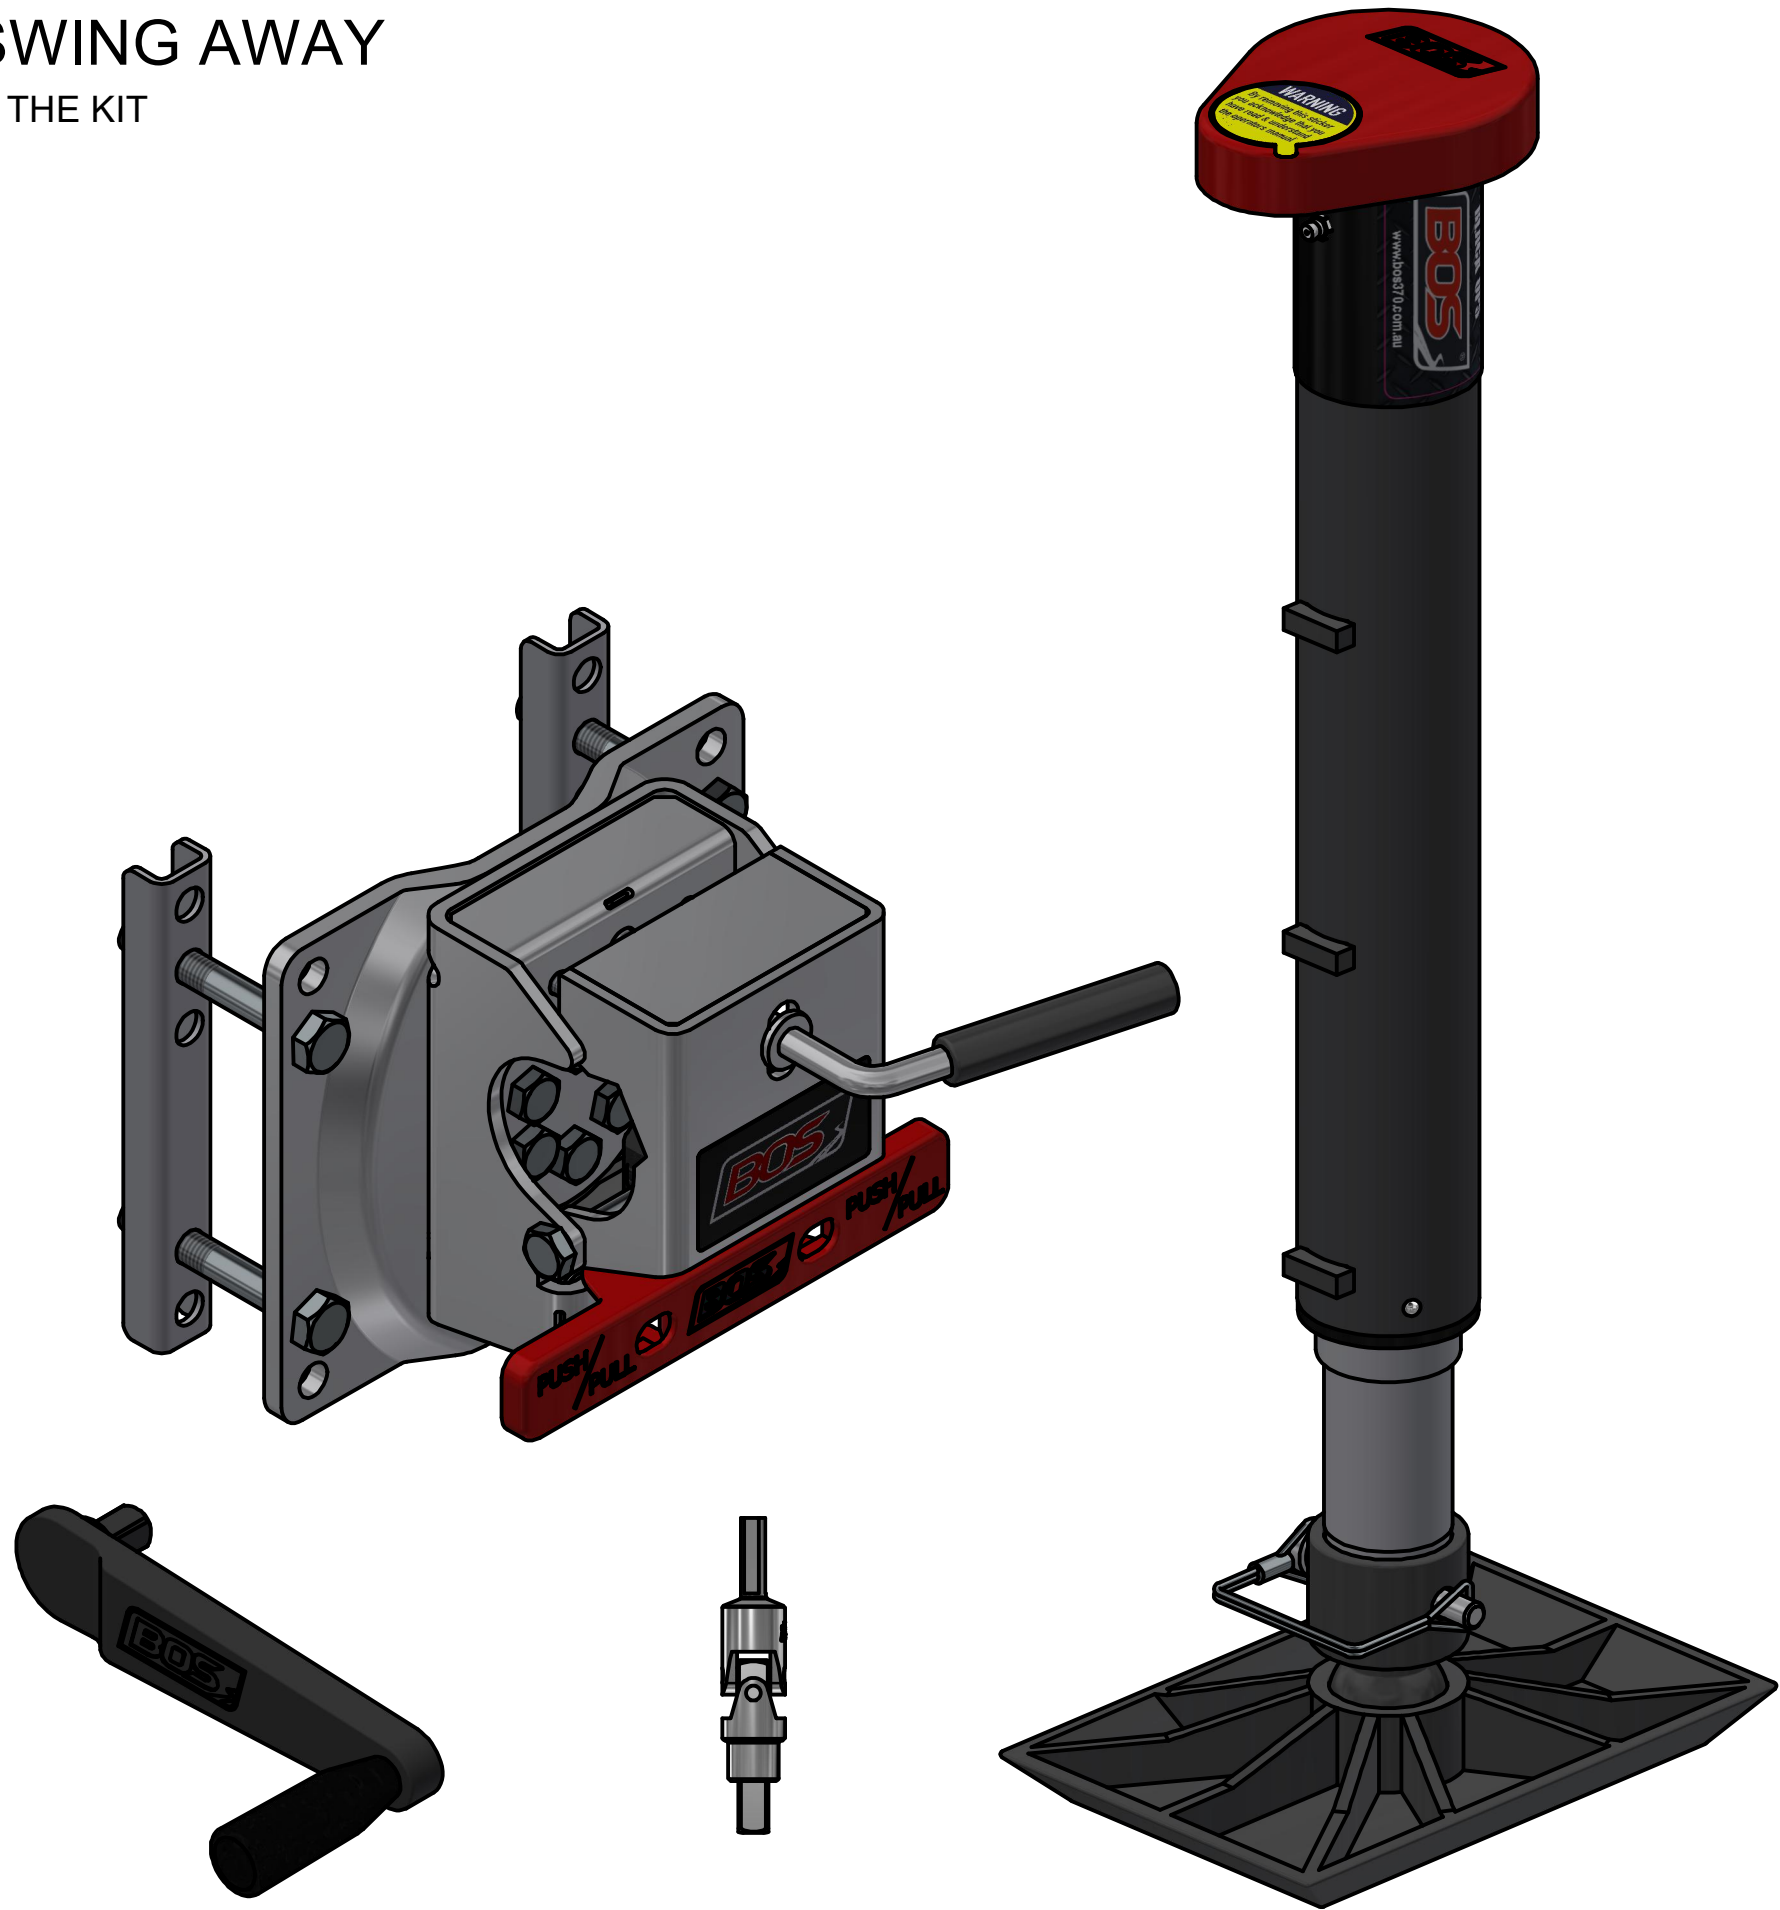

681-003  
BLACK OPS STANDARD GEARBOX - BASE PLATE  
WITH SWING AWAY

WHAT IS IN THE KIT

KIT GROSS WEIGHT : 15.1 kg

Travel made easy