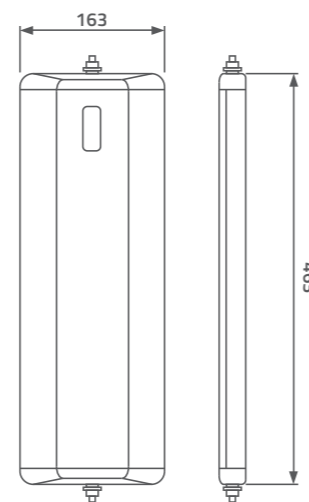

## Mirror Heads

Black Steel Body Mirror Heads  
to Suit West Coast Style Trucks

**Black steel body**  
Corrosion resistant and sleek

**Gasket sealed housing**  
designed to firmly retain mirror glass

**Large flat glass**  
area for improved visibility

### Part Numbers

1421101	Mirror Head Flat Glass H 292mm (11") x D 40mm x W 163mm
1421131	Mirror Head Flat Glass H 379mm (14.6") x D 40mm x W 163mm
1421106	Mirror Head Flat Glass H 418mm (16") x D 40mm x W 163mm
1421100	Mirror Head Flat Glass H 463mm (18") x D 40mm x W 163mm
1421133	Mirror Head Flat Glass H 379mm (14.6") x D 40mm x W 163mm Marker Light
1421166	Mirror Head Flat Glass H 418mm (16") x D 40mm x W 163mm Marker Light
1421158	Mirror Head Flat Glass H 463mm (18") x D 40mm x W 163mm Marker Light
1423631	Heater Element to suit above mirrors, Dualvoltage 12/24V

### Part Numbers

1421014	Rectangular Spotter Mirror R300 Convex Glass H 150mm x D 95mm x W 110mm
1441030	Round Spotter Mirror R400 Convex Glass Ø 125mm x D 80mm
1441023	Round Spotter Mirror R300 Convex Glass Ø 150mm x D 85mm
1441025	Round Spotter Mirror R300 Convex Glass Ø 190mm x D 85mm
1441027	Round Spotter Mirror R300 Convex Glass Ø 216mm x D 90mm