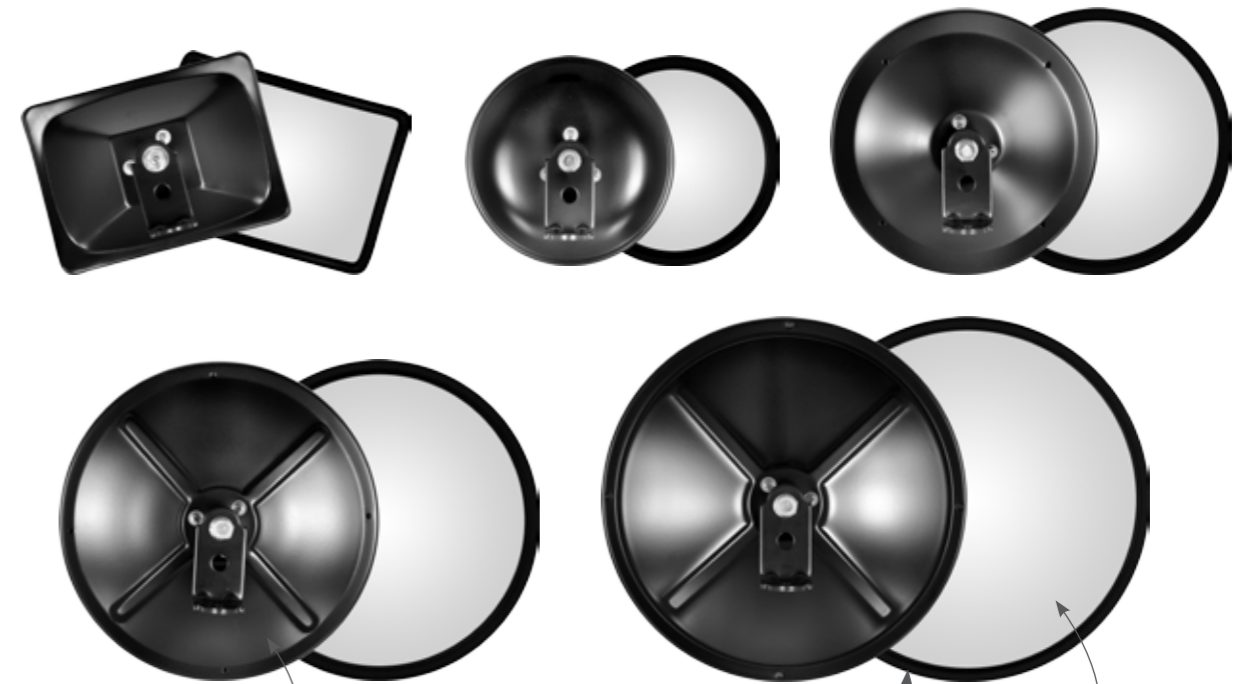

## Mirror Heads

Black Steel Body Mirror Heads  
to Suit West Coast Style Trucks

**Black steel body**  
Corrosion resistant and sleek

**Gasket sealed housing**  
designed to firmly retain mirror glass

**Large flat glass**  
area for improved visibility

### Design Features

- Corrosion resistant black steel housing
- Unique extrusion to retain mirror glass
- Optional clearance lamps for safety
- Universal design fits most trucks

## Spotter Mirrors

Black Steel Body Spotter Mirrors  
to Suit West Coast Style Trucks

**Black steel body**  
Corrosion resistant and sleek

**Gasket sealed housing**  
designed to firmly retain mirror glass

### Design Features

- Corrosion resistant black steel housing
- Unique extrusion to retain mirror glass
- Universal design fits most trucks
- Bracket (L) and clamp arm included